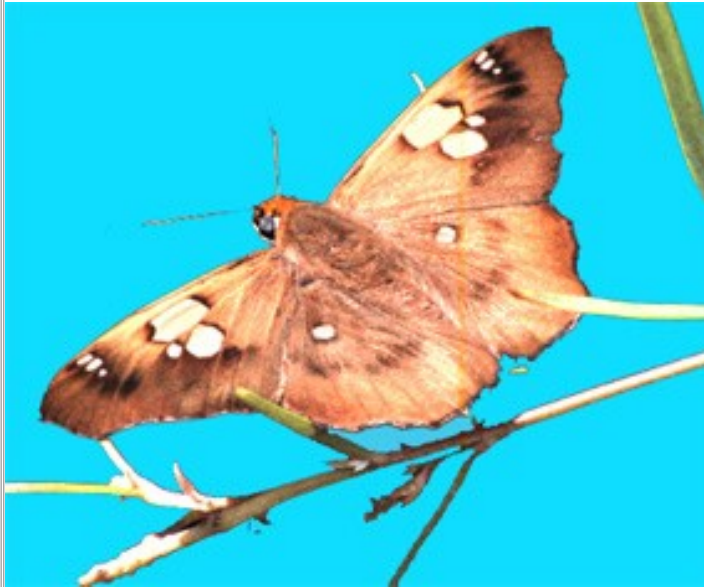

Repanda

20 mm

A male Bronze Flat

Bronze Flat, Eastern Flat

Netrocoryne repanda repanda

The Bronze Flat may be seen feeding at flowers in the morning, or darting around hill tops later in the day. It is mainly a summer butterfly on the NSW south coast. Its caterpillars eat a variety of native plants, including Kurrajong.

Unlike most butterflies, the 'Flats' generally rest with wings outspread. Other types generally only do this when they are cold and need to warm up, although the Meadow Argus is often seen with wings out-spread. Flats belong in the Family HesperIIDae, many of which rest with at least the hind-wings flat.

A female Bronze Flat feeding from a Tea-tree flower

Underside of a Bronze Flat